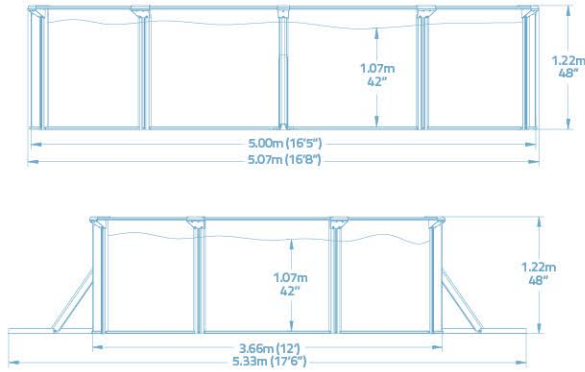

# 56586

500 x 366 x 122cm - 16'5" x 12' x 48"

HYDRIMUM™ OVAL

173.53kg - 382.56lbs

90%

16,296L  
4,305gal

GALVANIZED  
STEEL WALL

Ø 38MM - Ø 1.50"